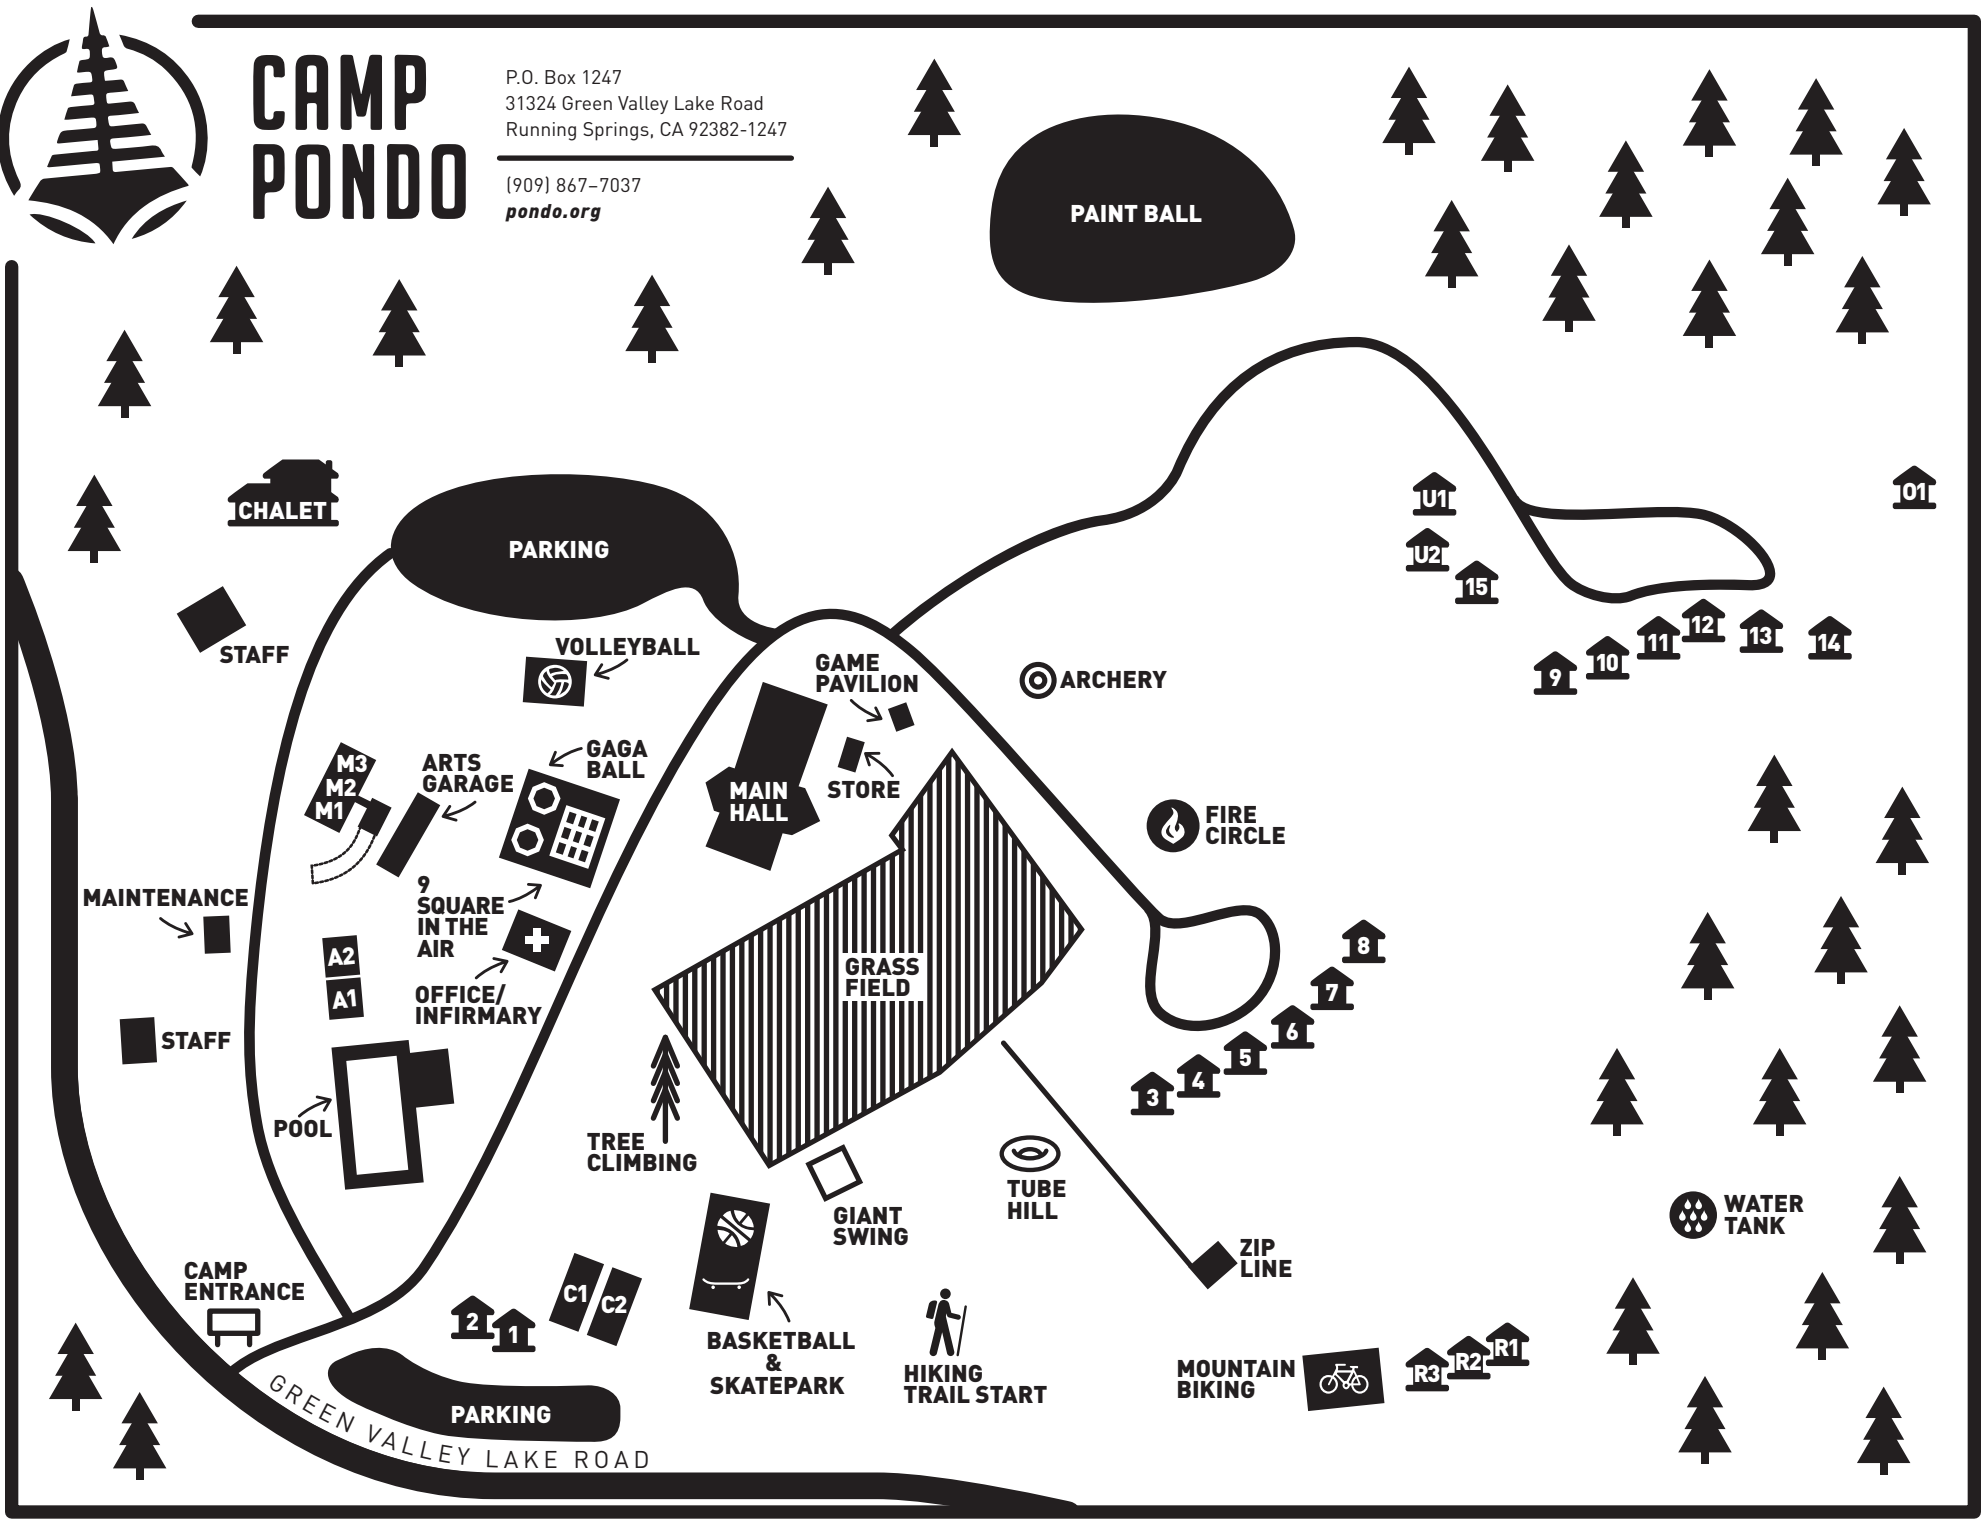

CAMP PONDO

P.O. Box 1247
31324 Green Valley Lake Road
Running Springs, CA 92382-1247

(909) 867-7037
pondo.org